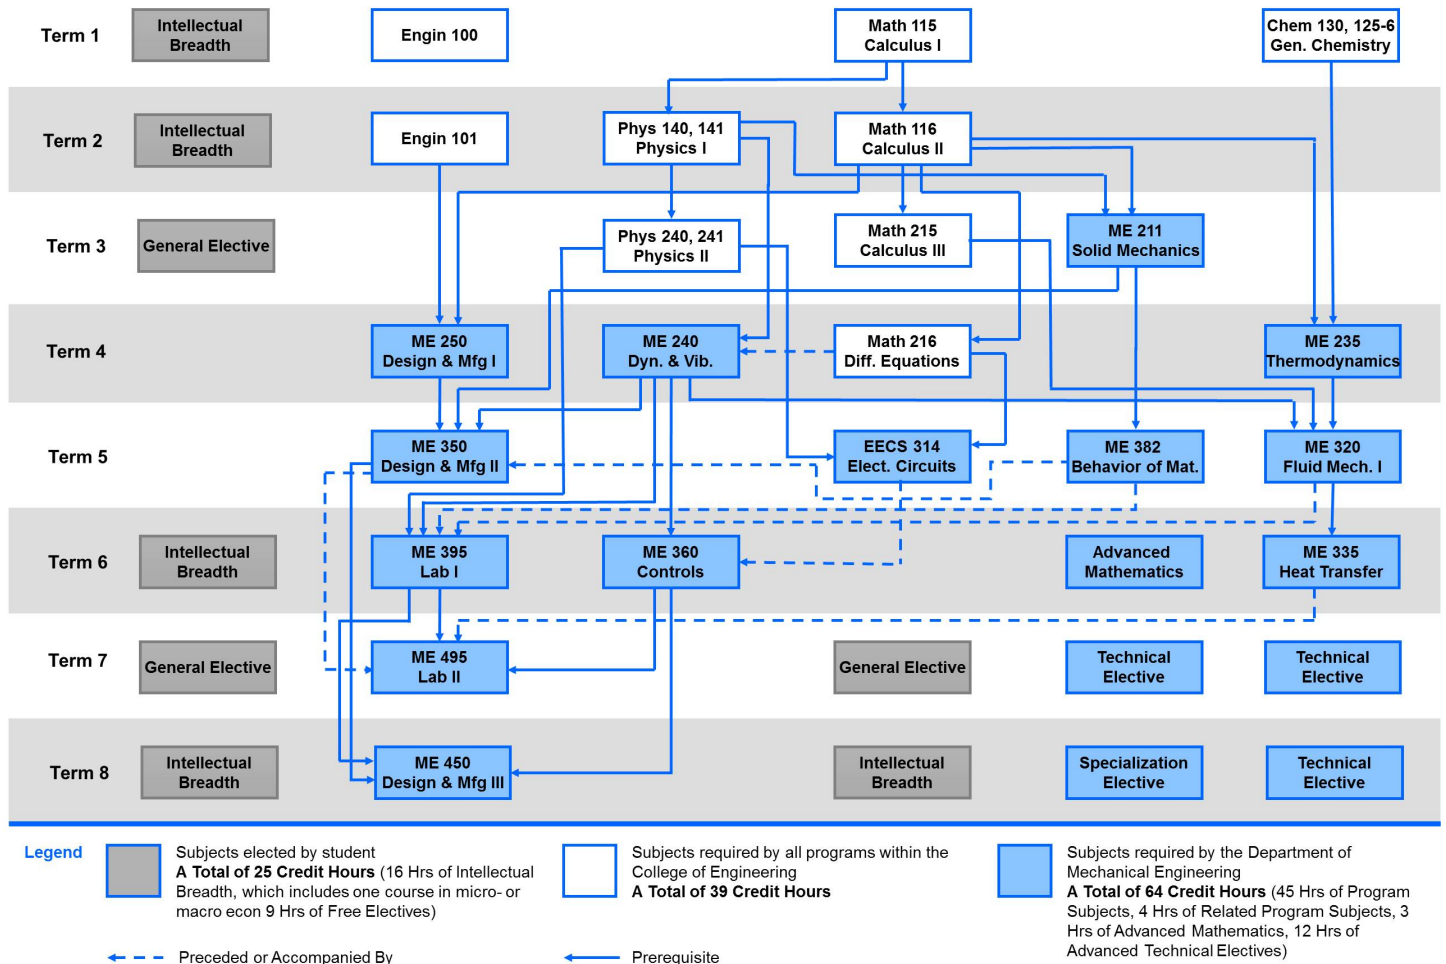

ge automotive lighting application guide

Download ge automotive lighting application guide

Mechanical Engineering Course Flow Diagram

GE Lighting Head Office. 32 Phillip Street, Parramatta, New South Wales, Australia, 2150 Tel (+61) 1300 497 221 Fax (+61) 1300 425 456 Website: .

GE Lighting 95394 LED 10-watt 700-Lumen Dimmable 6-Inch Recessed Indoor Flood Downlight with Medium Base and Trim Ring - - Amazon.com

Mining leaders in the Pilbara rely on GE locomotives to haul iron ore from mine to port. Play Video

Enter your model number above to make sure this fits. G25 globe with medium base for use in vanity strips; 25 watt replacement uses only 4.5 watts

Simple math, dramatic savings. Project Illustration: Single dealership, parking lot site Lighting, conversion of HID to GE Evolve™ LED Area Light with GE Monitor.